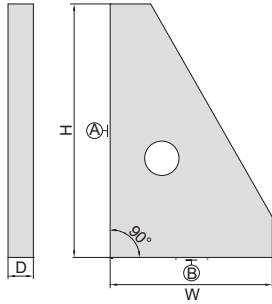

**CUSTOM-MADE
SUPPLY SPECIAL SIZES ACCORDING
TO CUSTOMER'S REQUEST**

GRANITE SQUARES

type A

4141-250

type B

4141-400B

Code	Size (HxW)	Type	Flatness of A	Flatness of B	Squareness of A to B	D
4141-250	250x160mm	A	1μm	1μm	2μm	25mm
4141-400	400x250mm	A	1.5μm	1μm	3μm	40mm
4141-630	630x400mm	A	2μm	1.5μm	4μm	63mm
4141-400B	400x250mm	B	1.5μm	1μm	3μm	40mm