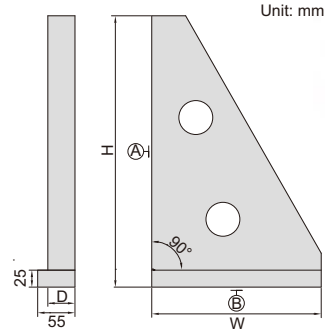

**CUSTOM-MADE
SUPPLY SPECIAL SIZES ACCORDING
TO CUSTOMER'S REQUEST**

GRANITE SQUARES

type A

4141-250

type B

4141-400B

Code	Size (HxW)	Type	Flatness of A	Flatness of B	Squareness of A to B	D
4141-250	250x160mm	A	1μm	1μm	2μm	25mm
4141-400	400x250mm	A	1.5μm	1μm	3μm	40mm
4141-630	630x400mm	A	2μm	1.5μm	4μm	63mm
4141-400B	400x250mm	B	1.5μm	1μm	3μm	40mm